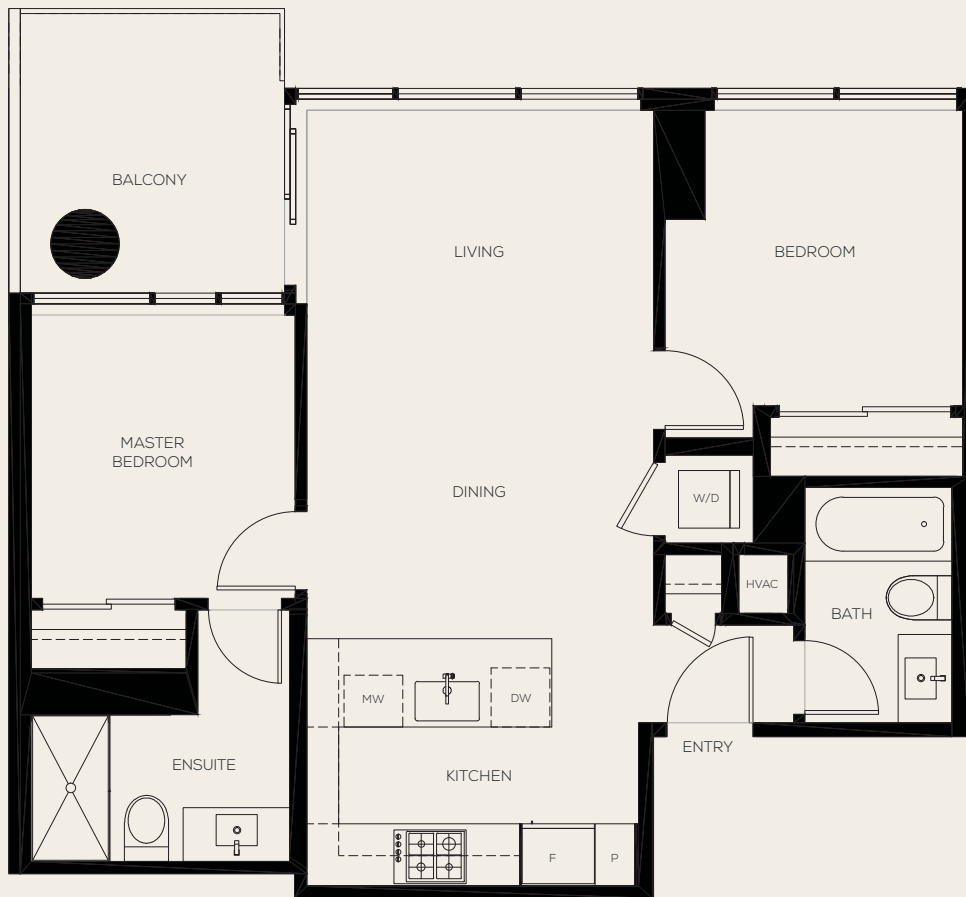

WYNWOOD GREEN

595 AUSTIN

PLAN C1

2 BEDROOM + 2 BATH

INTERIOR 756 SQ FT

EXTERIOR 90 SQ FT

TOTAL 846 SQ FT

LEVELS 4 - 26