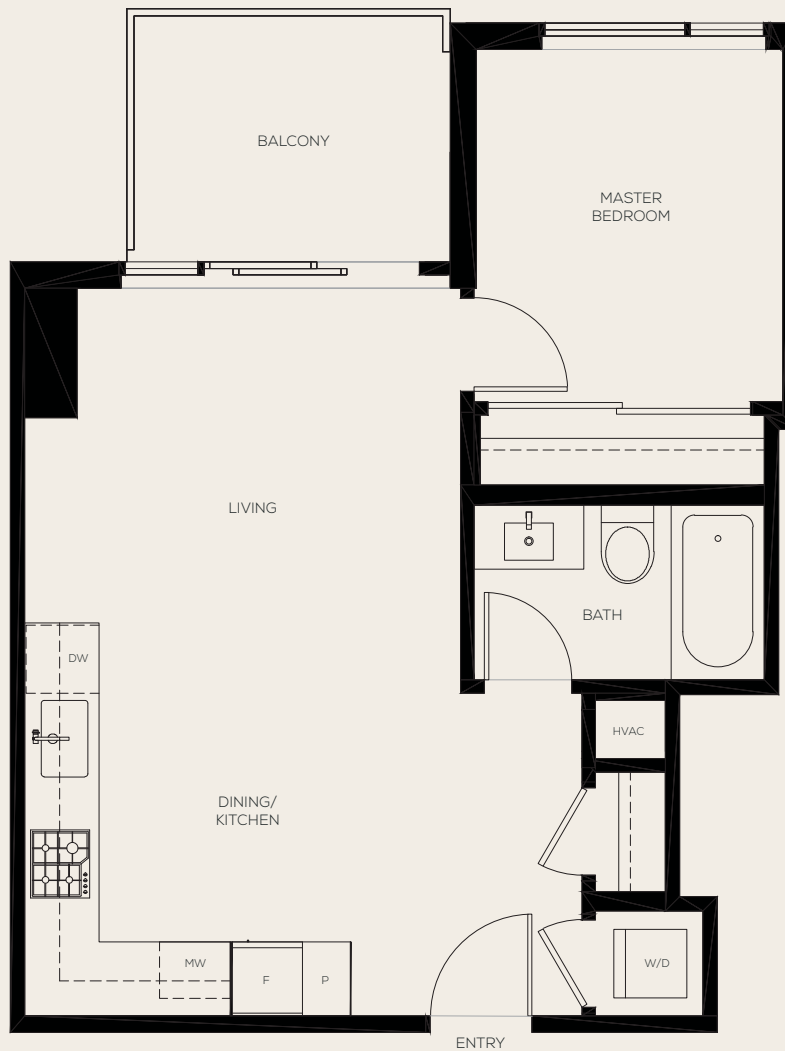

WYNWOOD GREEN

595 AUSTIN

PLAN A

1 BEDROOM + 1 BATH

INTERIOR 522 SQ FT

EXTERIOR 69 SQ FT

TOTAL 591 SQ FT

LEVELS 3 - 26